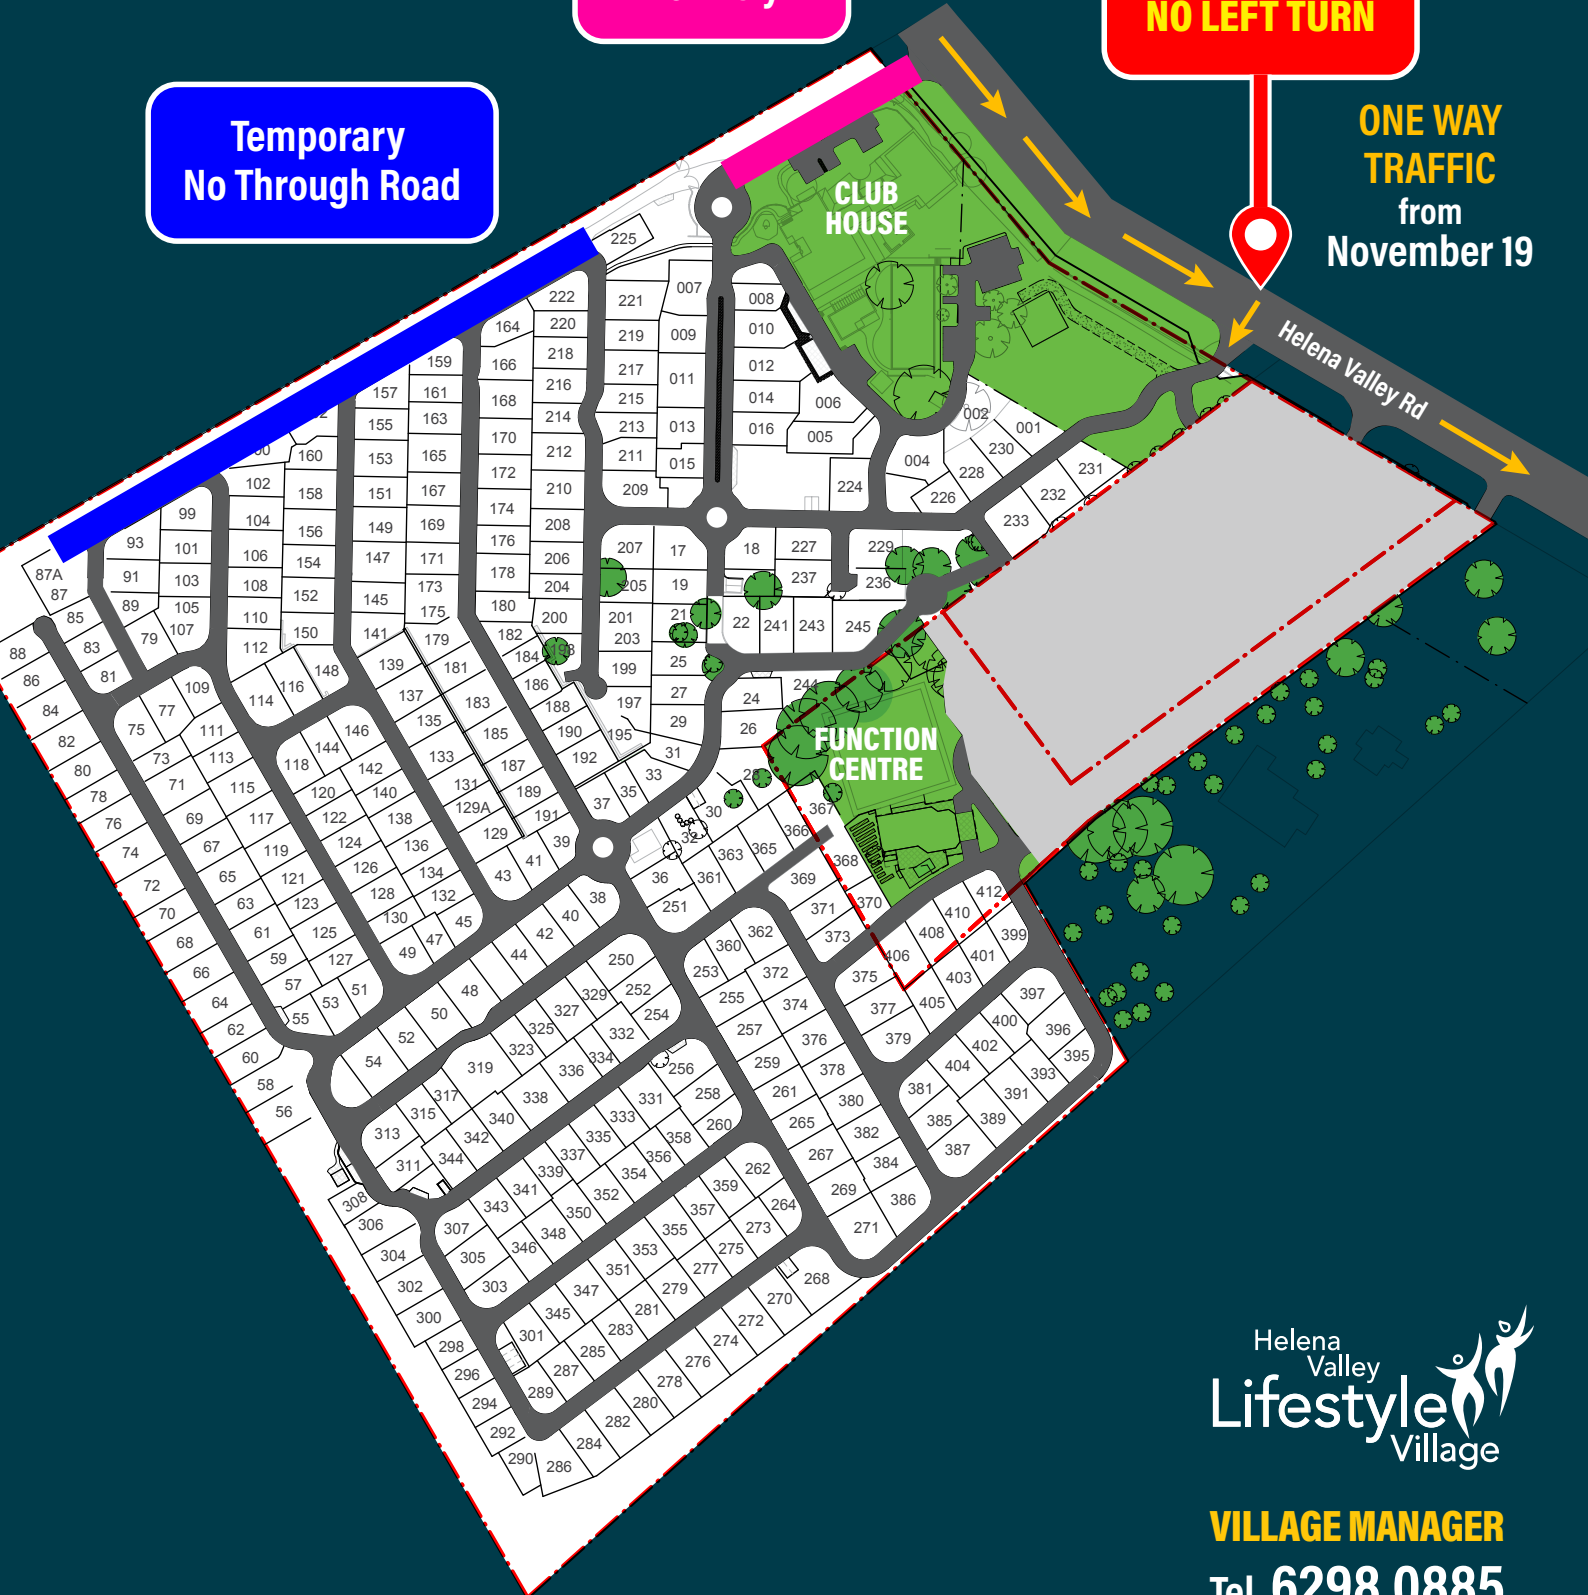

Temporary
No Entry

Temporary
No Through Road

Temporary
Entry / Exit
for the Village
NO LEFT TURN

**ONE WAY
TRAFFIC**
from
November 19

Helena
Valley
Lifestyle
Village

VILLAGE MANAGER
Tel. 6298 0885